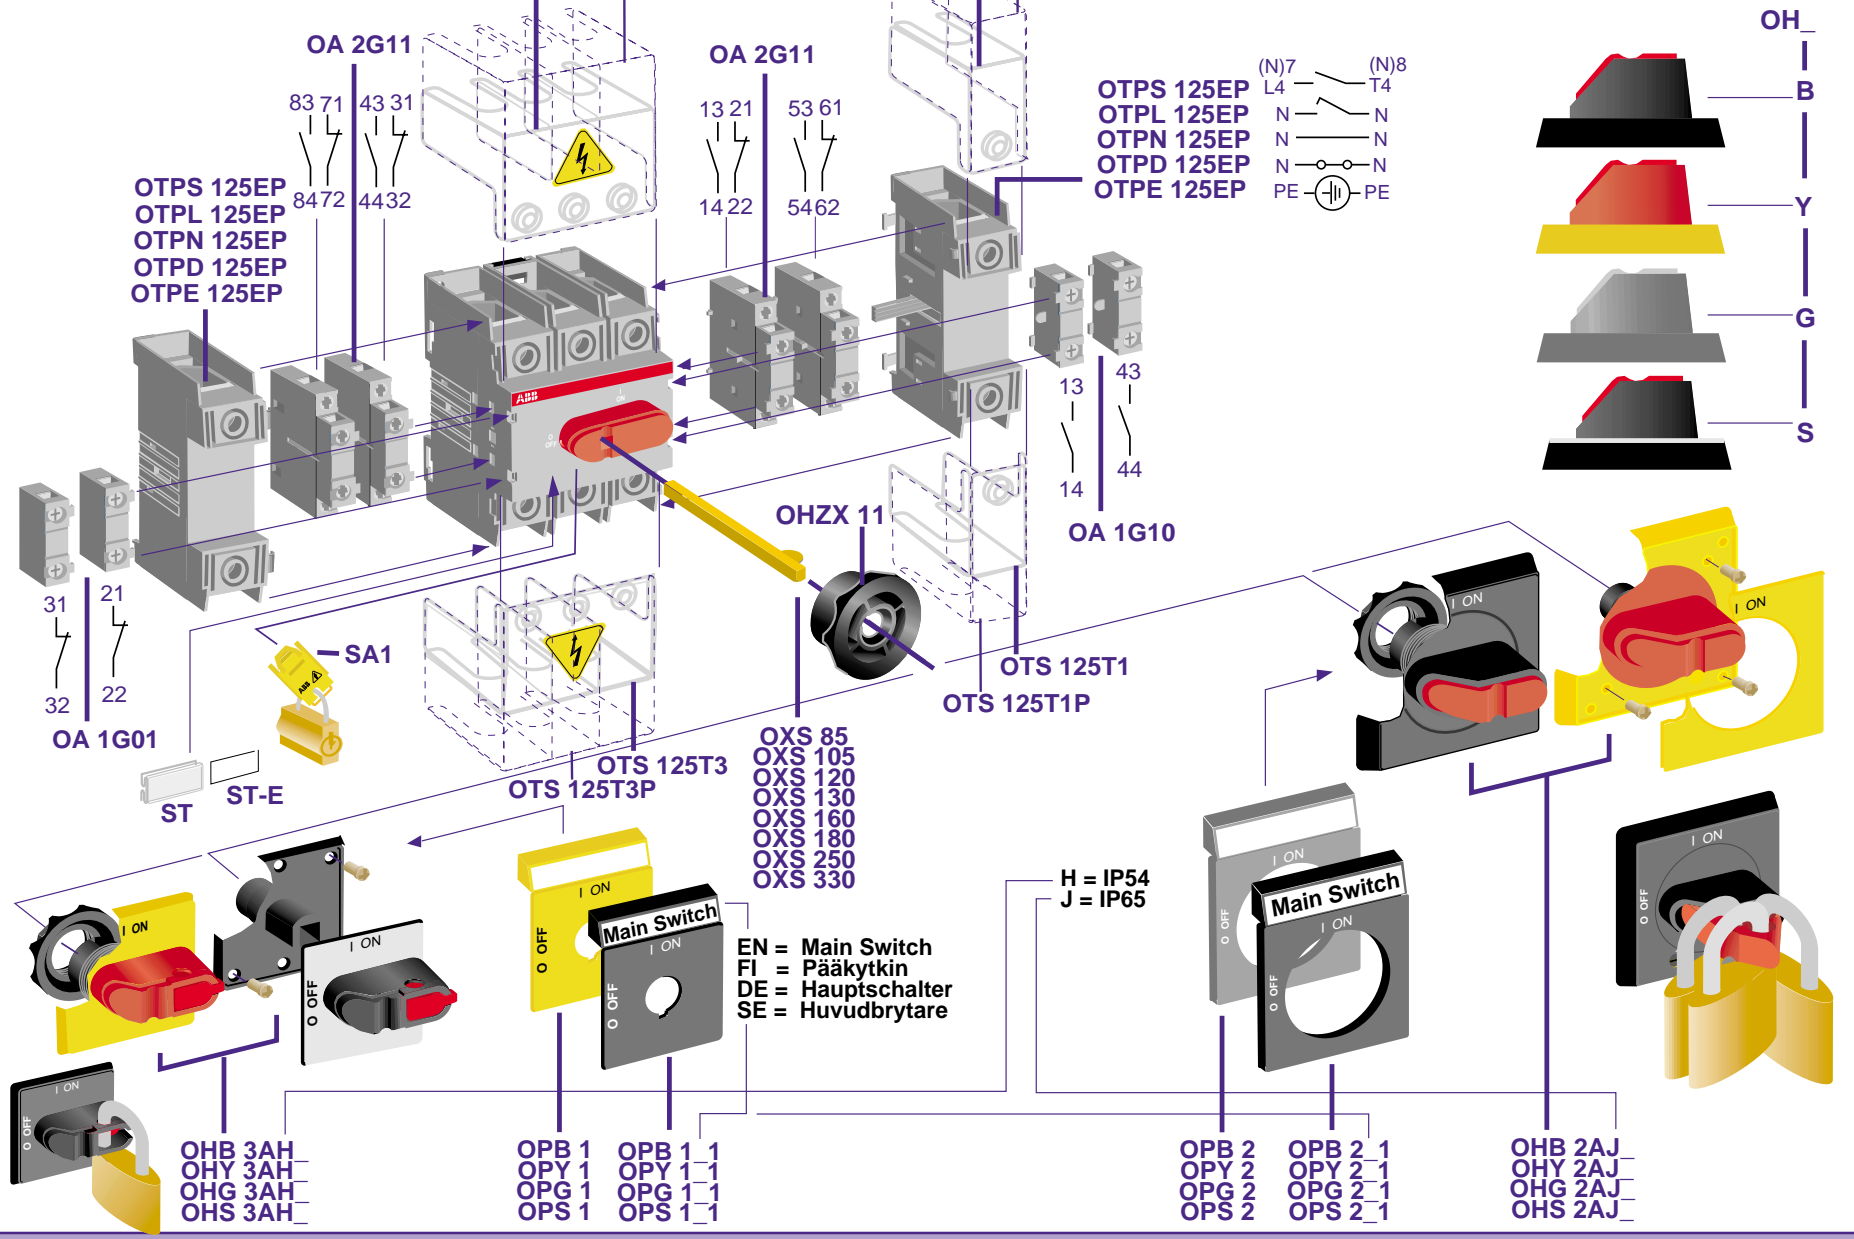

OT 100E_, OT 125E_

OTS 125T3 OTS 125T3P

OTS 125T1 OTS 125T1P